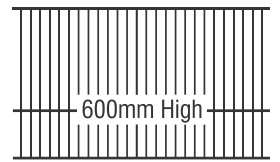

1800mm High
(includes midrail)

Gate Upsizing

Welded Bends

Transitional Panel

Stepped Panel

Top Capping

Mushroom Low Round

Spear Selection